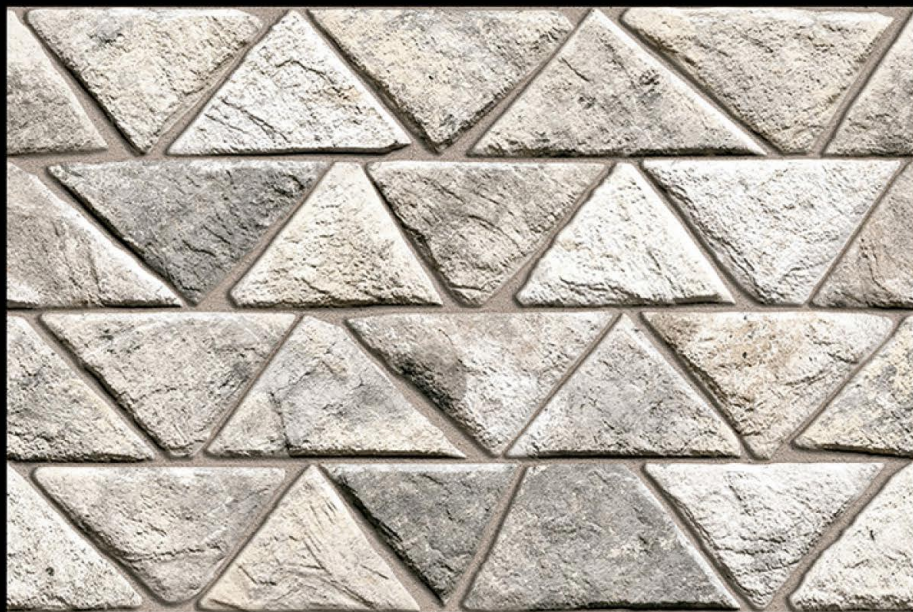

450x300 mm

Digital Ceramic Elevation Tiles