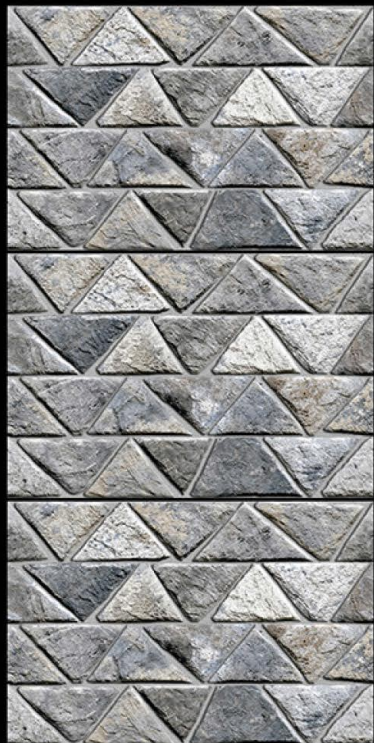

1309

450x300 mm

Digital Ceramic Elevation Tiles

KHOKHANI^{TM}
CERAMIC PVT. LTD.