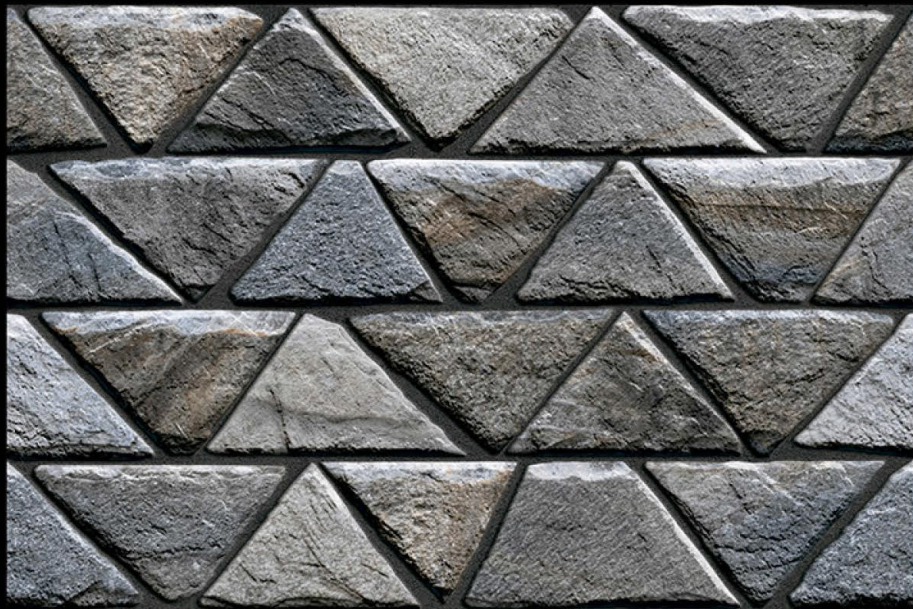

450x300 mm

Digital Ceramic Elevation Tiles