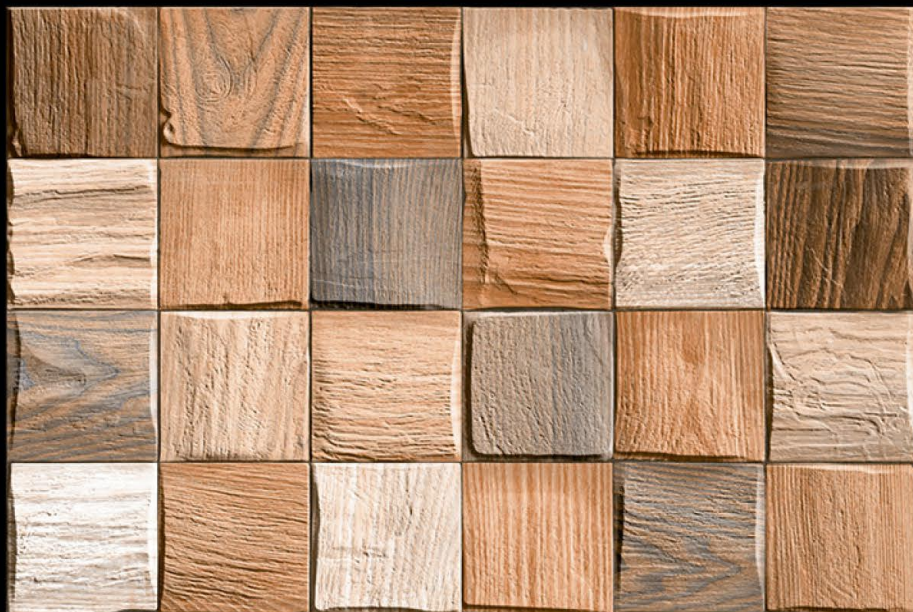

450x300 mm

Digital Ceramic Elevation Tiles