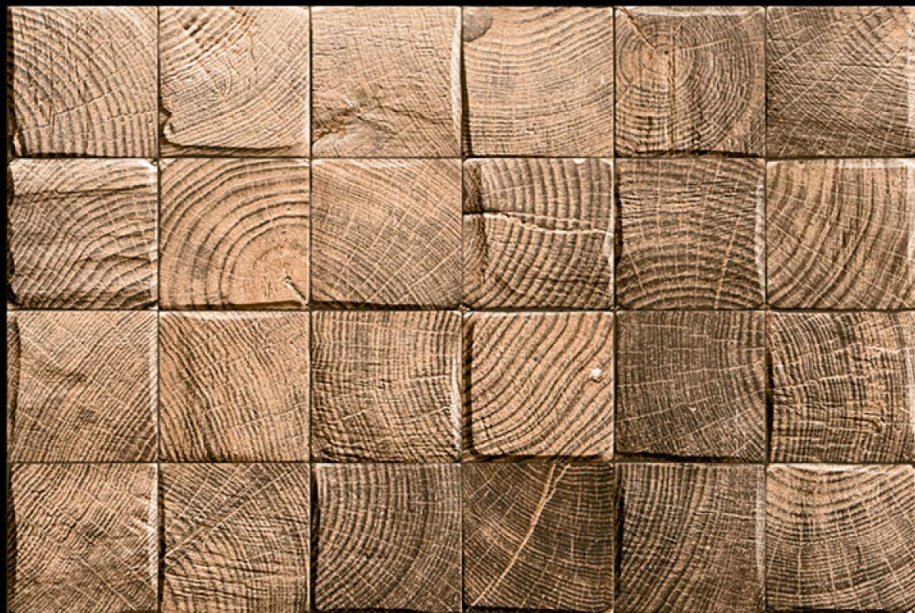

450x300 mm

Digital Ceramic Elevation Tiles