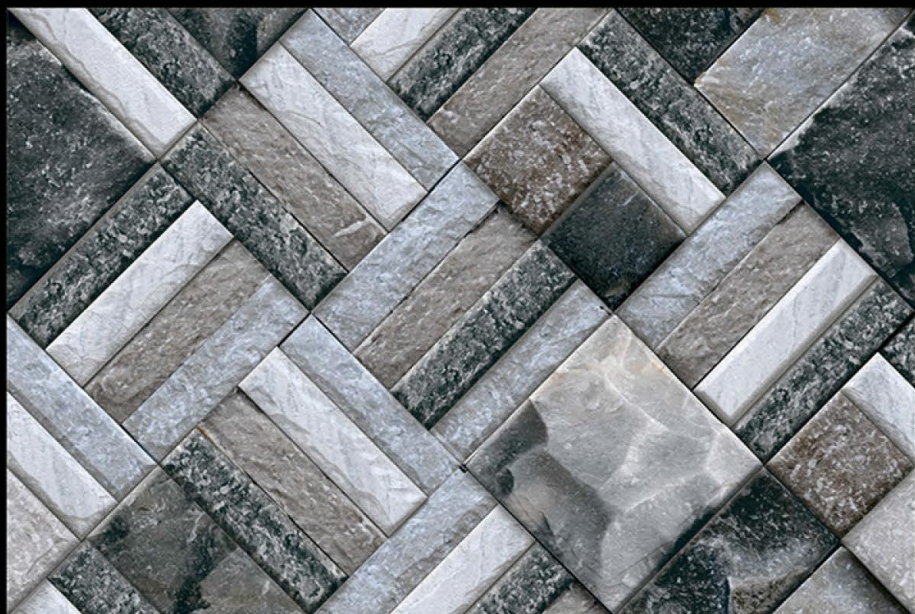

450x300 mm

Digital Ceramic Elevation Tiles