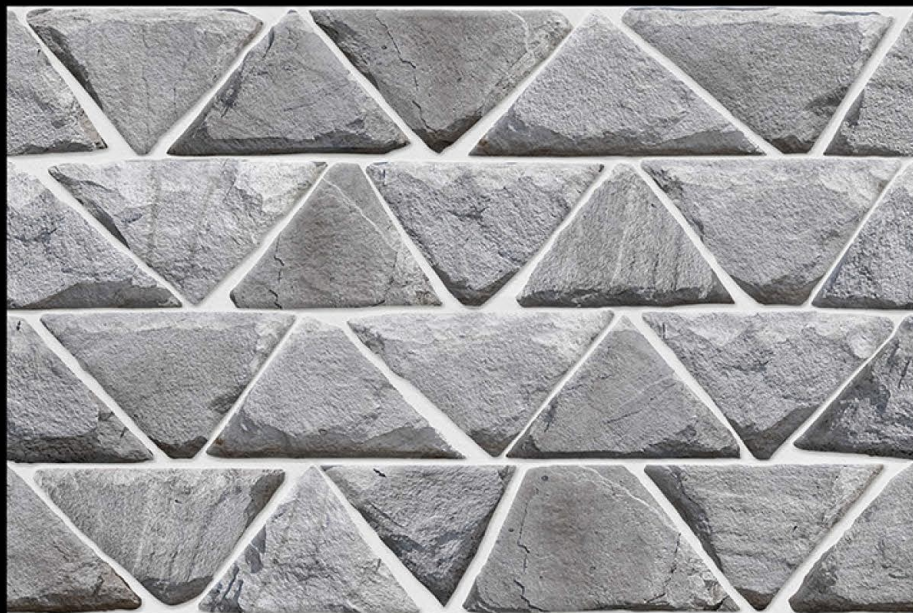

450x300 mm

Digital Ceramic Elevation Tiles