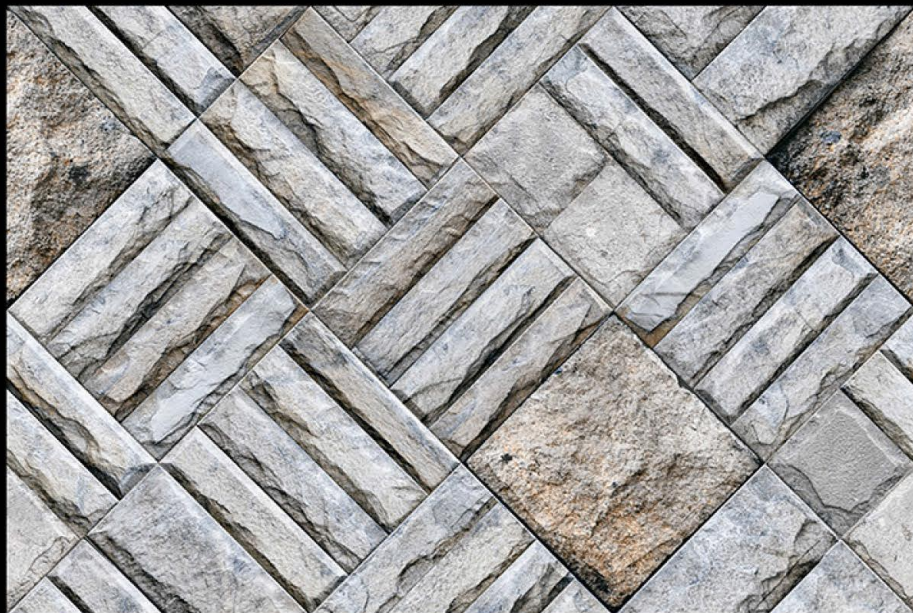

450x300 mm

Digital Ceramic Elevation Tiles