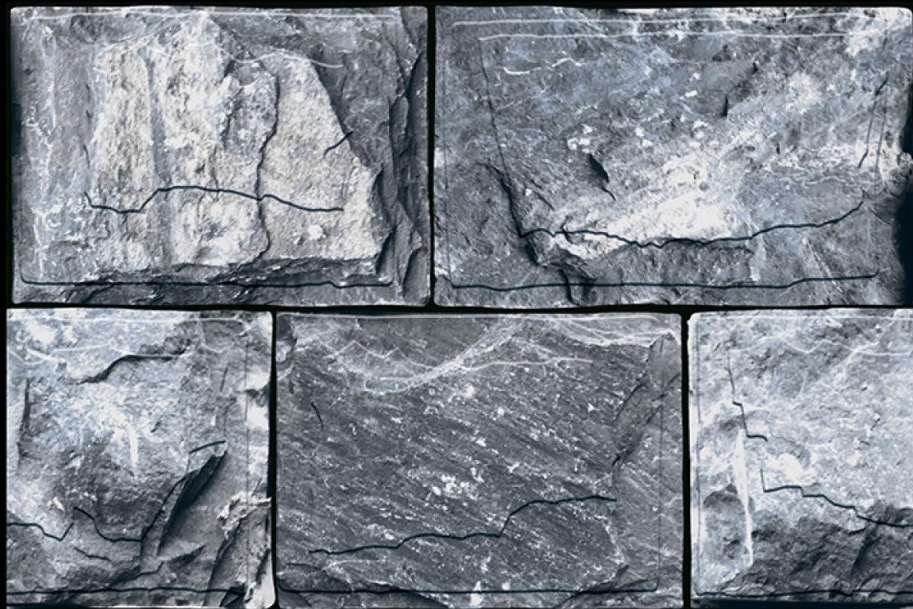

450x300 mm

Digital Ceramic Elevation Tiles