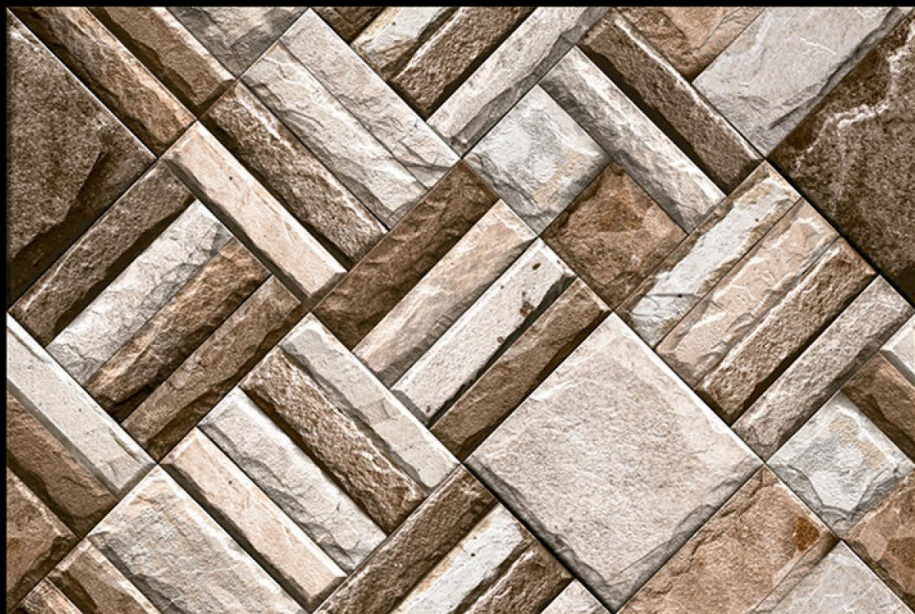

Digital Ceramic Elevation Tiles

KHOKHANITM
CERAMIC PVT. LTD.

1402

450x300 mm

Digital Ceramic Elevation Tiles

KHOKHANITM
CERAMIC PVT. LTD.

1403

450x300 mm