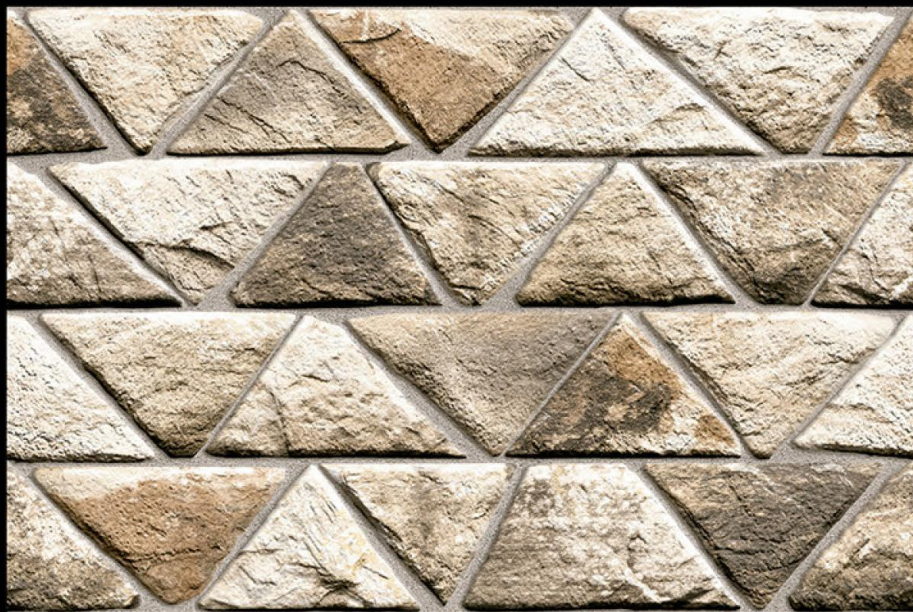

450x300 mm

Digital Ceramic Elevation Tiles

KHOKHANITM
CERAMIC PVT. LTD.

1304

450x300 mm

Digital Ceramic Elevation Tiles

KHOKHANI[™]
CERAMIC PVT. LTD.

1305