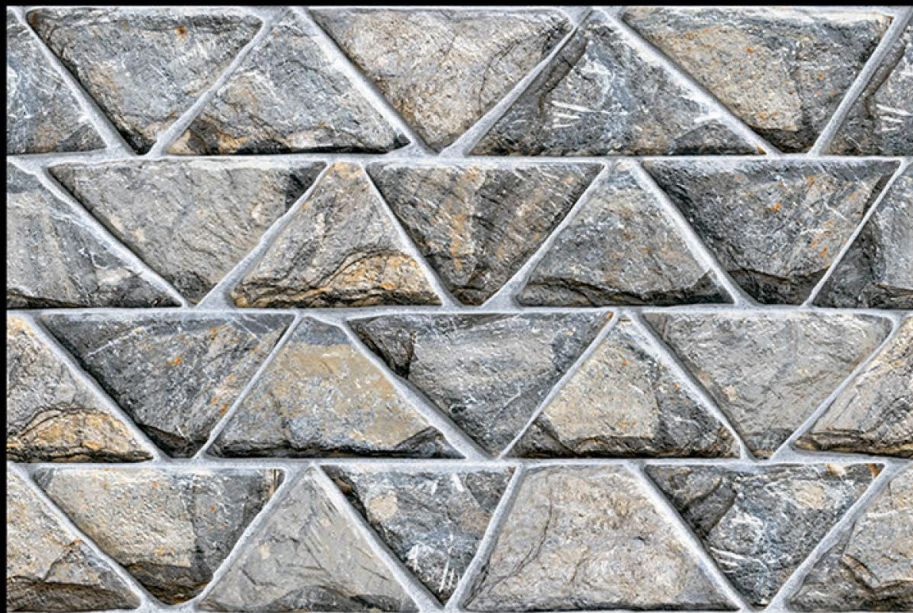

CERAMIC PVT. LTD.

1319

450x300 mm

Digital Ceramic Elevation Tiles

1320

450x300 mm

Digital Ceramic Elevation Tiles

KHOKHANITM