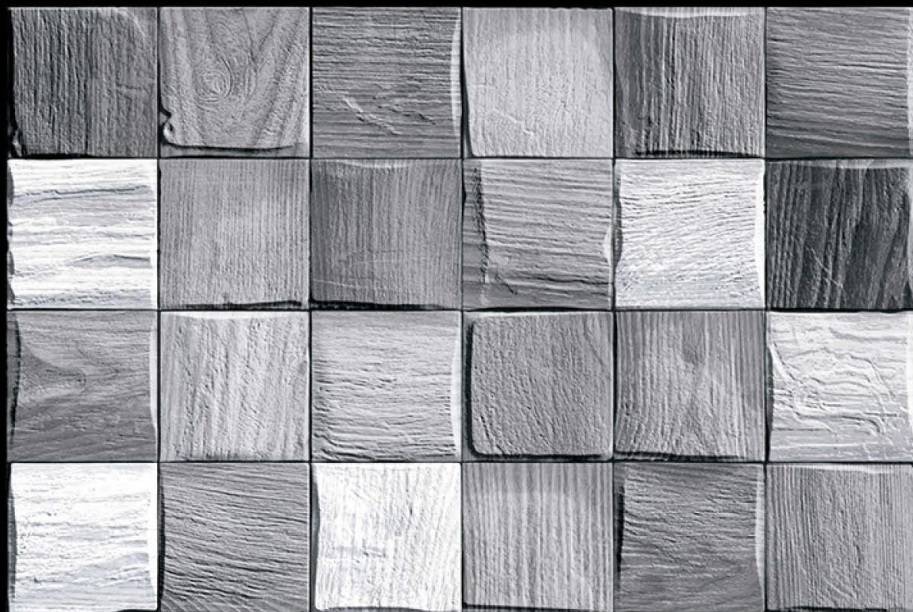

1207

450x300 mm

Digital Ceramic Elevation Tiles

KHOKHANITM
CERAMIC PVT. LTD.

1208

450x300 mm

Digital Ceramic Elevation Tiles

KHOKHANITM