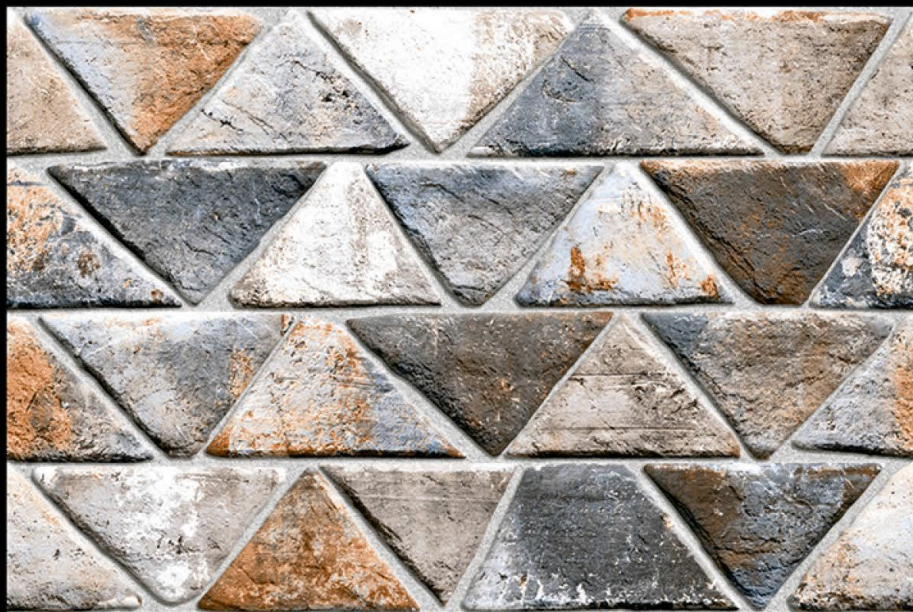

450x300 mm

Digital Ceramic Elevation Tiles