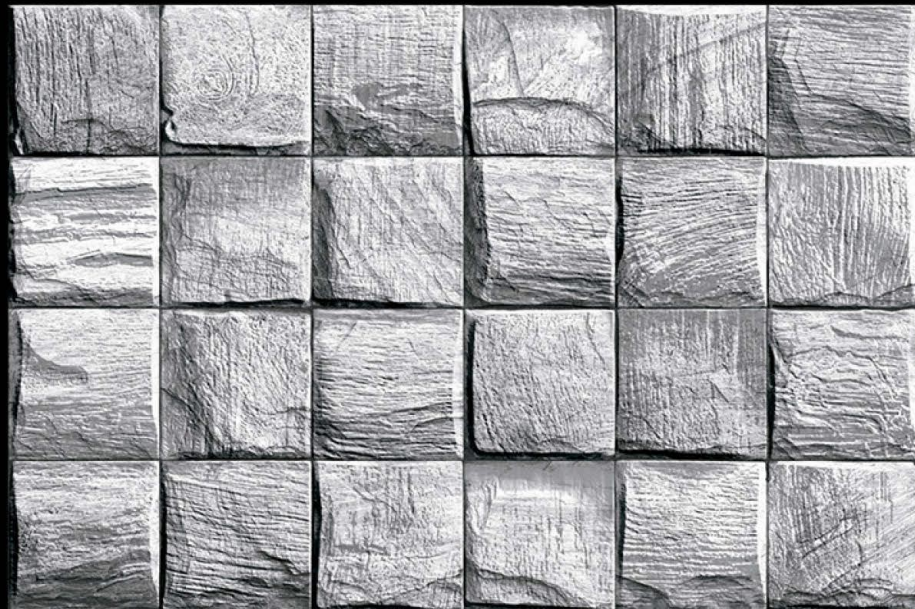

1205

450x300 mm

Digital Ceramic Elevation Tiles

KHOKHANI™

CERAMIC PVT. LTD.

1206

450x300 mm

Digital Ceramic Elevation Tiles