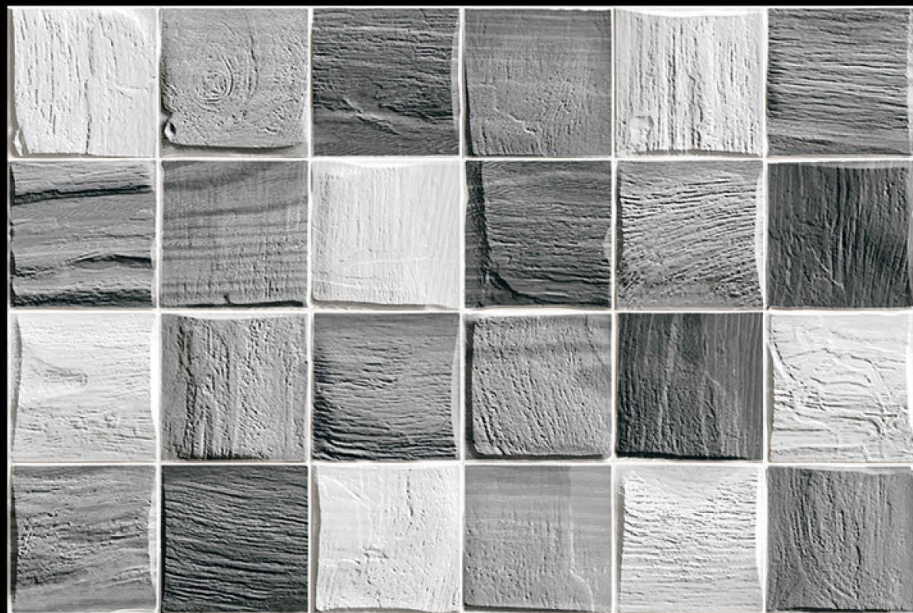

KHOKHANITM

CERAMIC PVT. LTD.

1216

450x300 mm

Digital Ceramic Elevation Tiles

1217

450x300 mm

Digital Ceramic Elevation Tiles