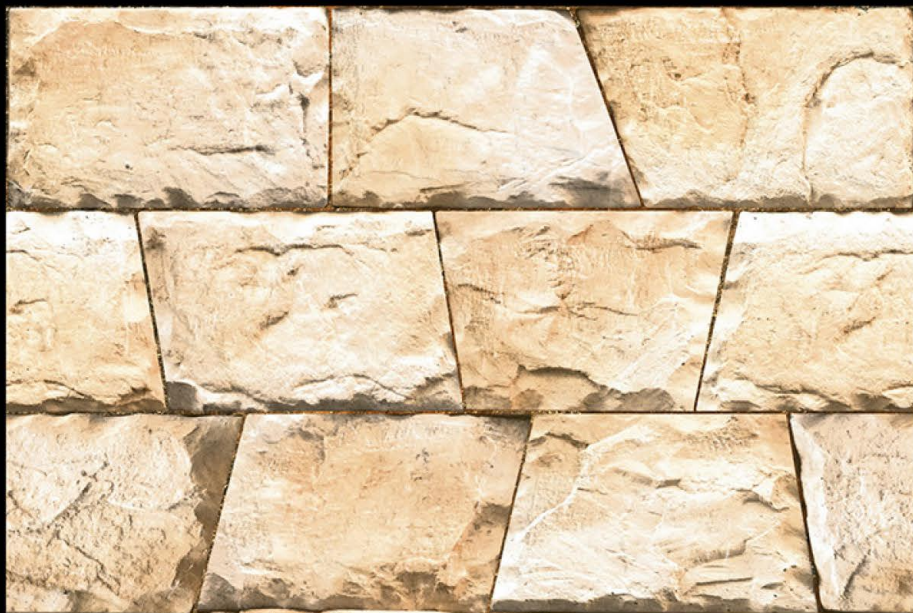

CERAMIC PVT. LTD.

1104

450x300 mm

Digital Ceramic Elevation Tiles

1105

450x300 mm

Digital Ceramic Elevation Tiles

KHOKHANITM
CERAMIC PVT. LTD.