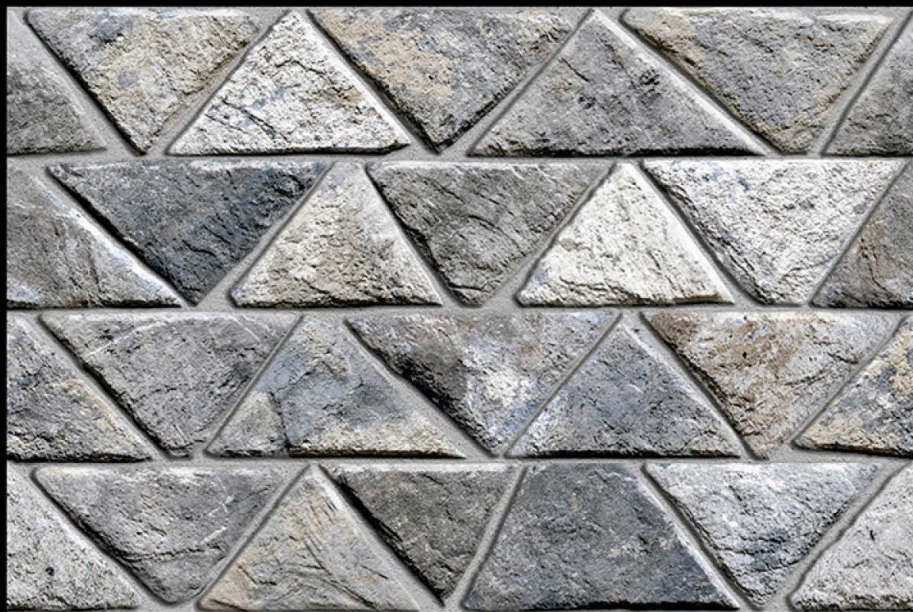

KHOKHANITM

CERAMIC PVT. LTD.

1309

450x300 mm

Digital Ceramic Elevation Tiles

KHOKHANITM
CERAMIC PVT. LTD.

1310

450x300 mm