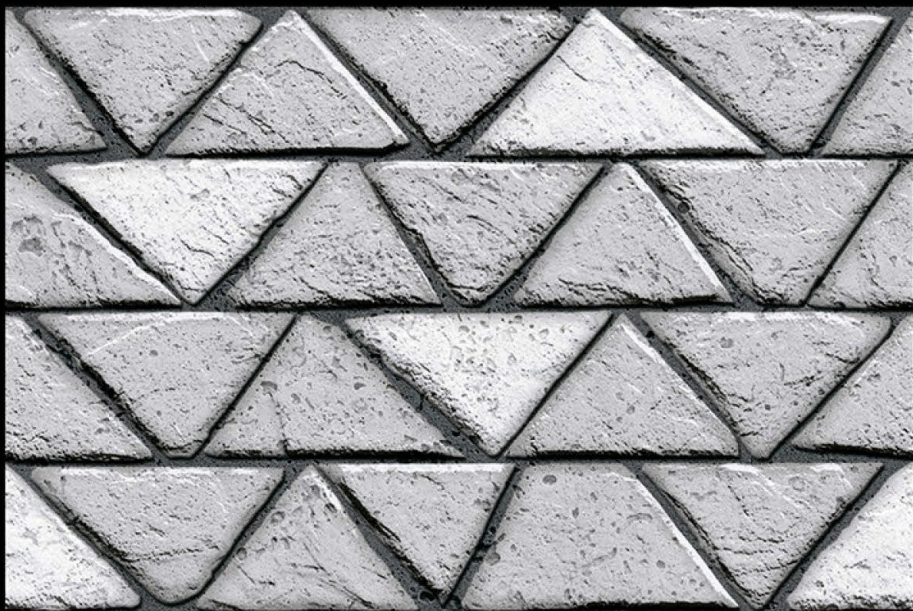

1301

450x300 mm

Digital Ceramic Elevation Tiles

KHOKHANI[™]
CERAMIC PVT. LTD.

1302

450x300 mm

Digital Ceramic Elevation Tiles

1303