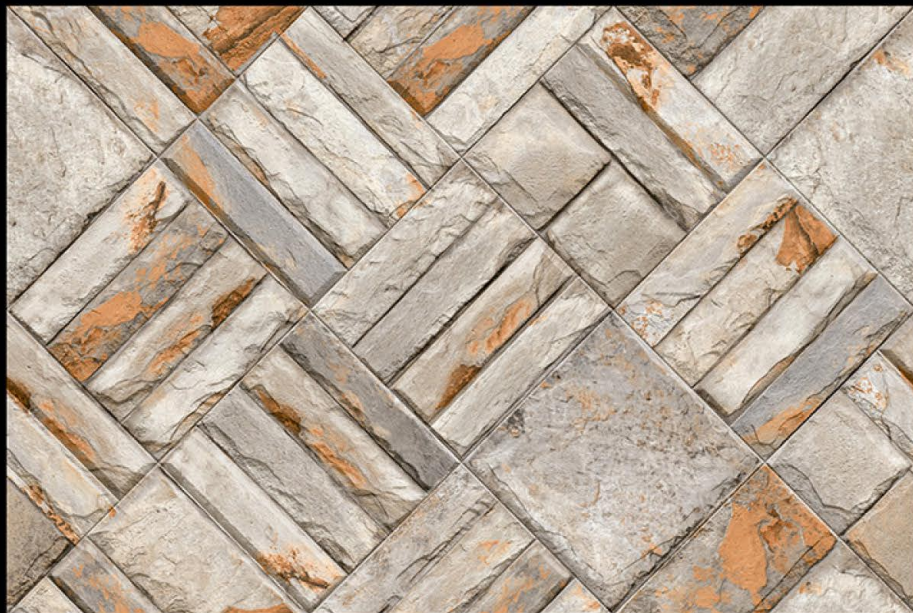

Digital Ceramic Elevation Tiles

KHOKHANI™

CERAMIC PVT. LTD.

1404

450x300 mm

Digital Ceramic Elevation Tiles

KHOKHANITM
CERAMIC PVT. LTD.

1405