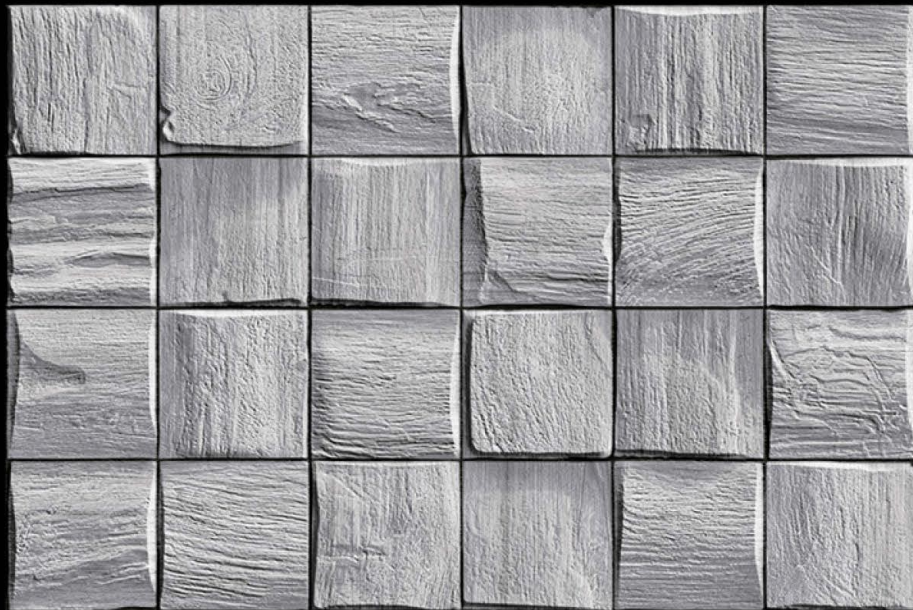

450x300 mm

Digital Ceramic Elevation Tiles

1203

450x300 mm

Digital Ceramic Elevation Tiles

1204

450x300 mm

Digital Ceramic Elevation Tiles