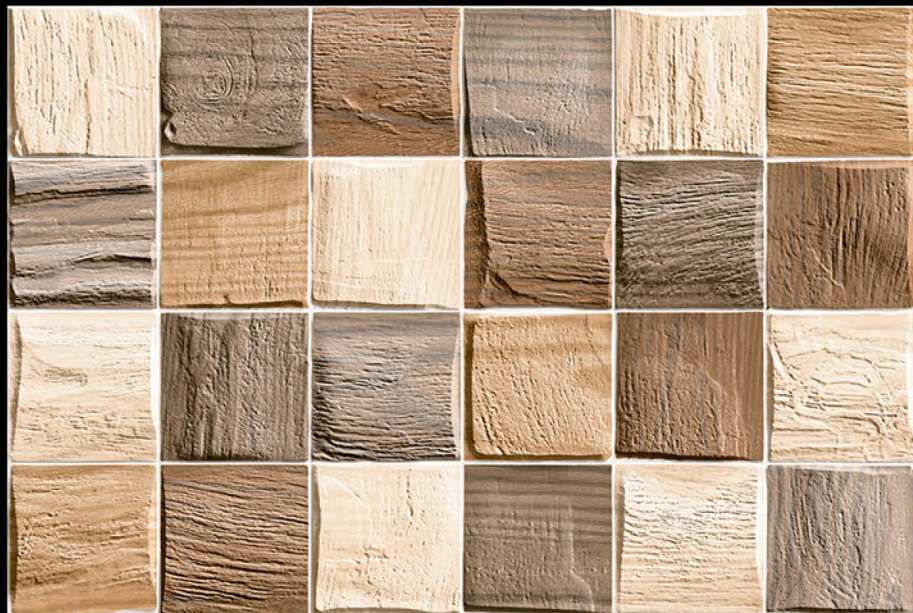

KHOKHANITM

CERAMIC PVT. LTD.

1216

450x300 mm

Digital Ceramic Elevation Tiles

1217

450x300 mm

Digital Ceramic Elevation Tiles