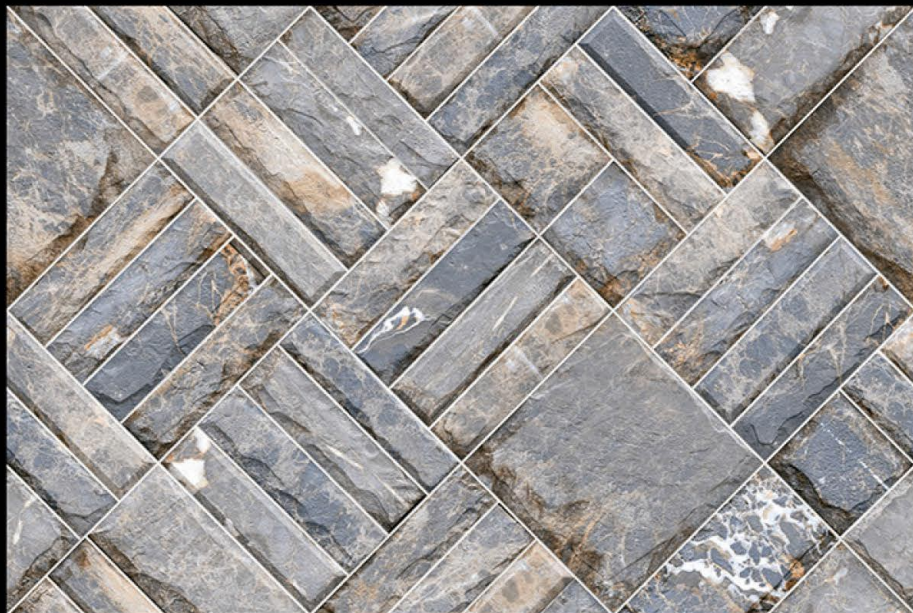

450x300 mm

Digital Ceramic Elevation Tiles

KHOKHANI[™]
CERAMIC PVT. LTD.

1406

450x300 mm

Digital Ceramic Elevation Tiles

KHOKHANI[™]
CERAMIC PVT. LTD.

1407