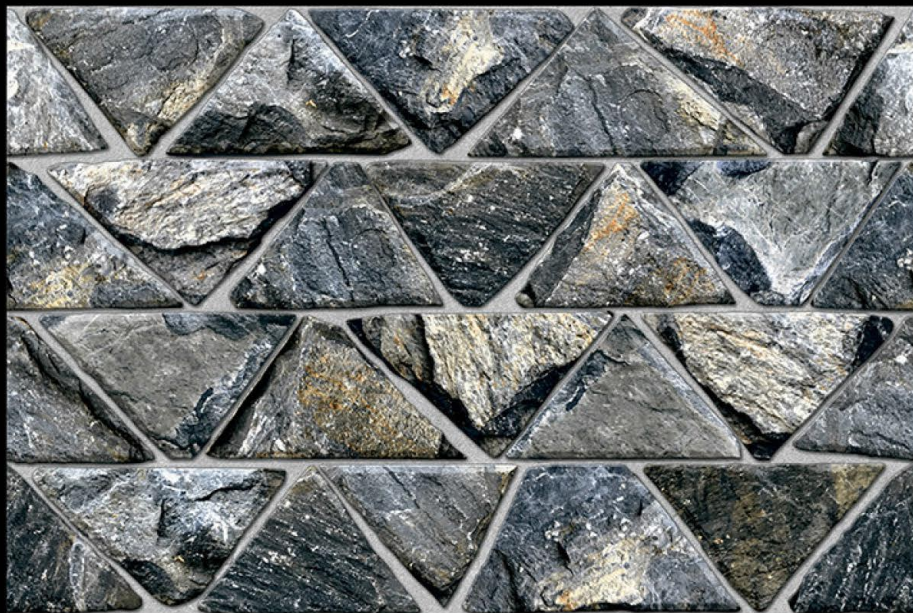

Digital Ceramic Elevation Tiles

1311

450x300 mm

Digital Ceramic Elevation Tiles

KHOKHANITM
CERAMIC PVT. LTD.

1312

450x300 mm

Digital Ceramic Elevation Tiles